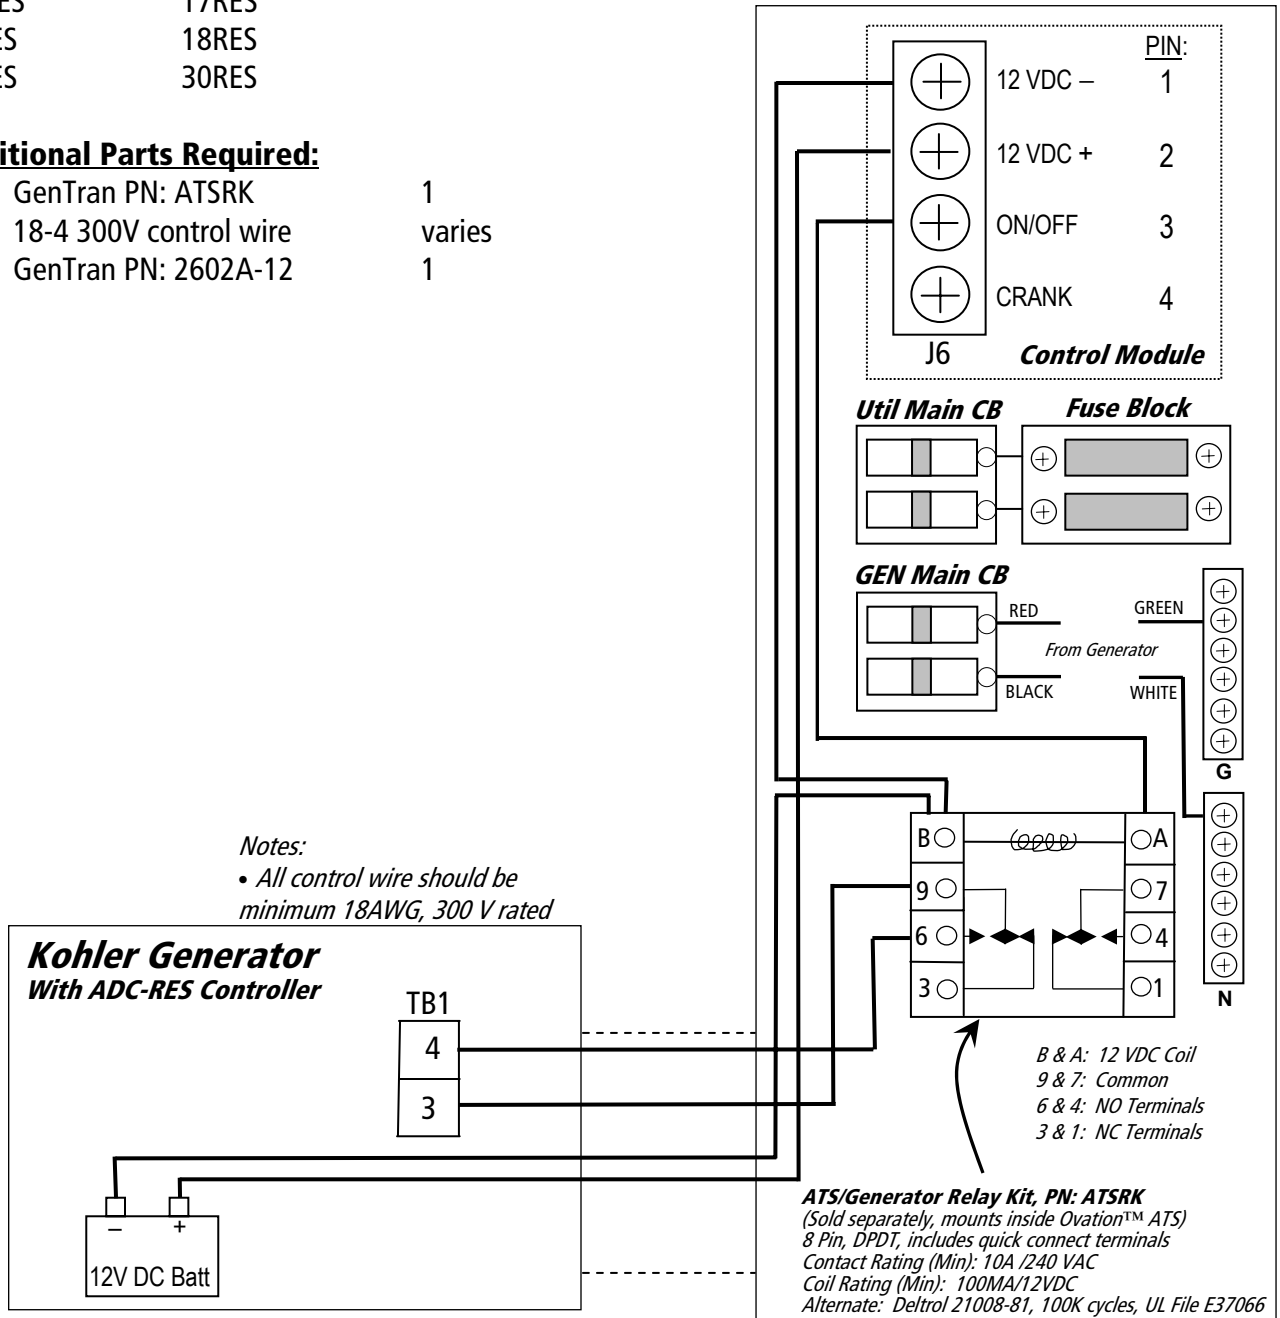

# WIRING OVATION™ ATS TO A KOHLER® STATIONARY GENERATOR

1-888-GEN-TRAN

## This Diagram Covers These Models:

|        |       |
|--------|-------|
| 8.5RES | 17RES |
| 12RES  | 18RES |
| 15RES  | 30RES |

## Additional Parts Required:

1. GenTran PN: ATSRK 1
2. 18-4 300V control wire varies
3. GenTran PN: 2602A-12 1

## GenTran® Ovation™ Series ATS

**NOTE:** The Ovation™ Series ATS does NOT include an integrated battery charger. Install 15A/120VAC receptacle and battery charger in generator (GenTran PN: 2602A-12).