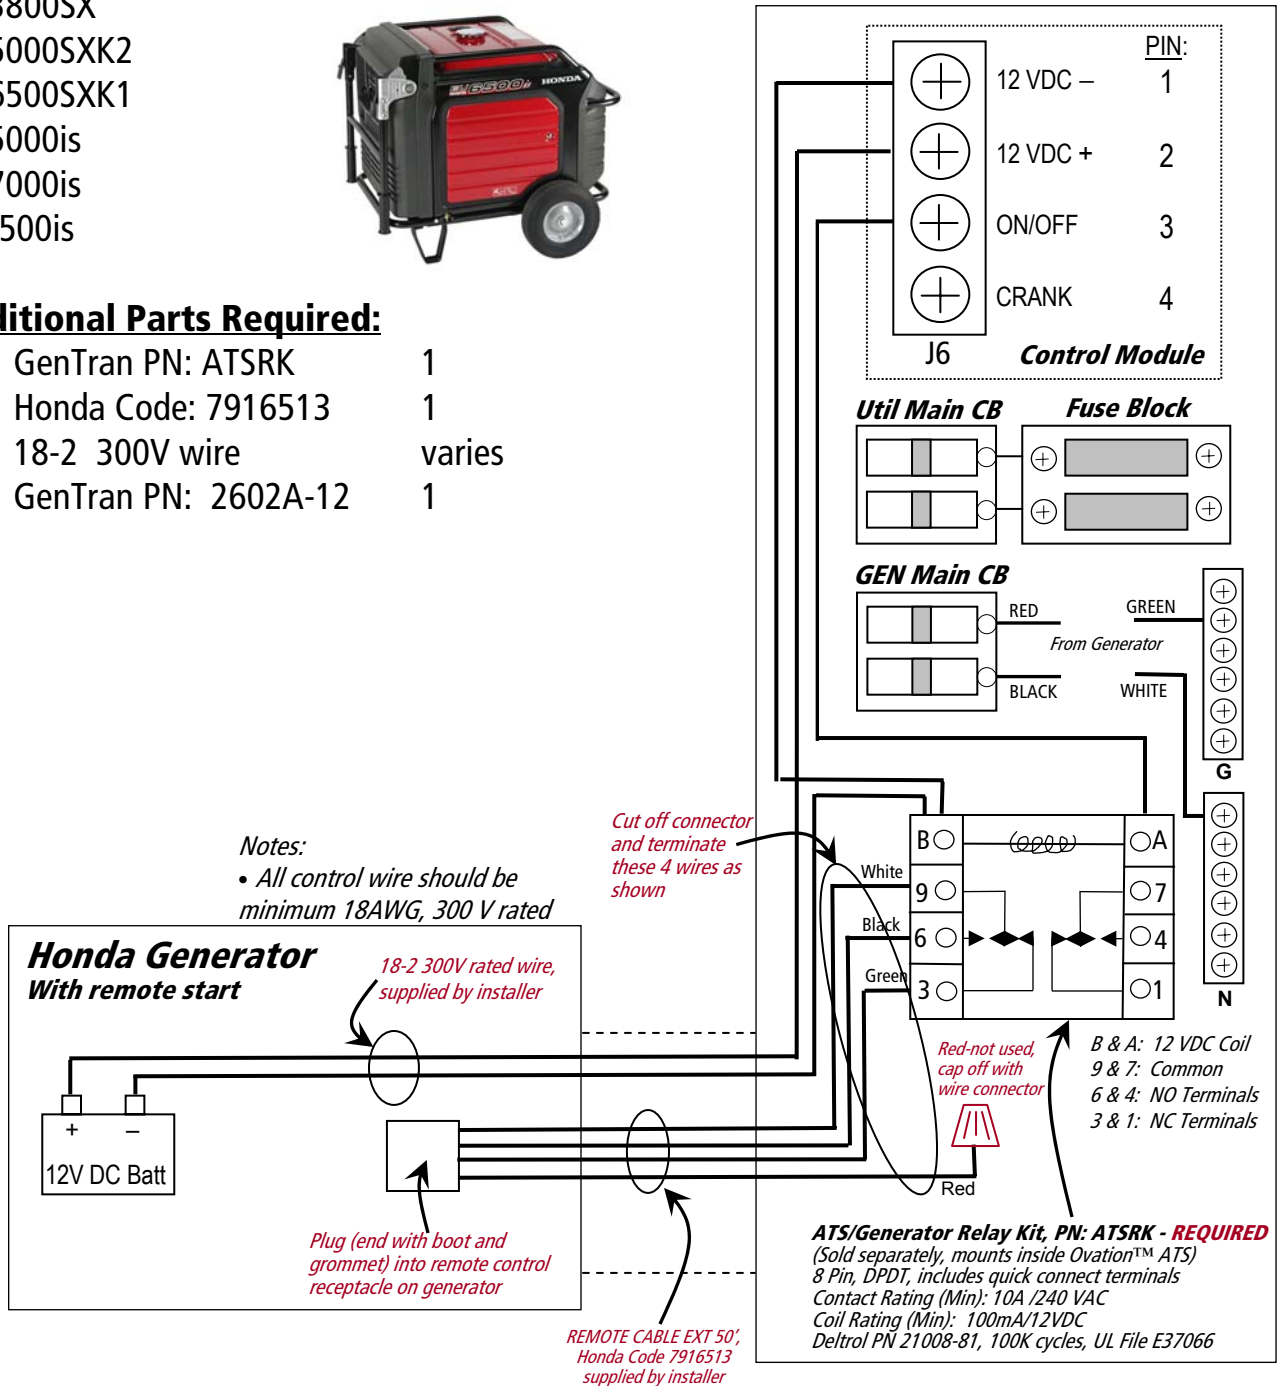

WIRING OVATION™ ATS TO A HONDA® PORTABLE GENERATOR

1-888-GEN-TRAN

This Diagram Covers These Honda® Models:

- EM3800SX
- EM5000SXX2
- EM6500SXX1
- EM5000is
- EM7000is
- EU6500is

Additional Parts Required:

1. GenTran PN: ATSRK 1
2. Honda Code: 7916513 1
3. 18-2 300V wire varies
4. GenTran PN: 2602A-12 1

GenTran® Ovation™ Series ATS

NOTE: The Ovation™ Series ATS does NOT include an integrated battery charger. Install 15A/120VAC receptacle and battery charger to keep generator battery charged. GenTran Model 2602A-12, Guest® 2 amp, 12 volt, volt charger.